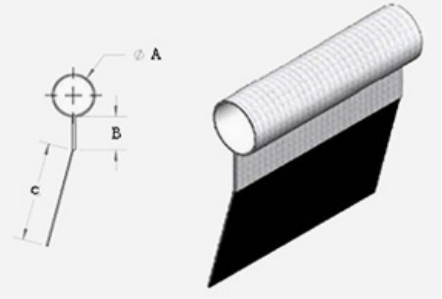

SINGLE FLAP