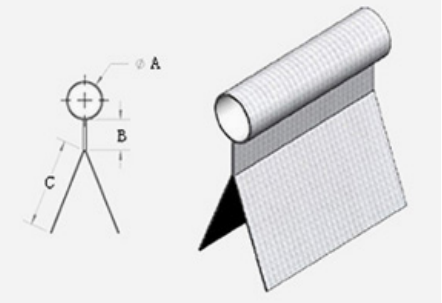

DOUBLE FLAP

Carr Australia

+61 2 9636 9525
www.carrgroup.com.au

Carr New Zealand

+64 9 274 0869
www.carrgroup.co.nz

Carr North America

+1800 875 5677
www.carnorthamerica.com